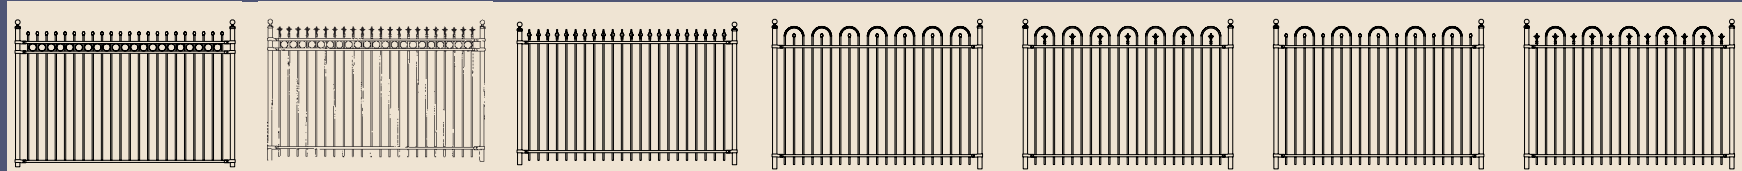

LASTING BEAUTY

Traditional Ideas & Innovative Products

Picture
One In Your
Garden.

Non-welded Inserts

Ring

Diamond

Scroll

Curved Rail Gate

Arched Picket Gate

Stepped Panels

FENCING: Iron Eagle 2000 Series RESIDENTIAL / LIGHT COMMERCIAL

EAGLE 2000 EAGLE 2020 EAGLE 2030 PP EAGLE 2040

EAGLE 2110 EAGLE 2115 EAGLE 2120 EAGLE 2130

EAGLE 2200 EAGLE 2125 EAGLE 2140 PP EAGLE 2150 EAGLE 2300 PP EAGLE 2310 CF EAGLE 2400

EAGLE 2500 EAGLE 2600 PP EAGLE 2610 CF EAGLE 2100 PP EAGLE 2105 CF EAGLE 2160 PP EAGLE 2170 CF

EAGLE 2180 PP EAGLE 2190 CF EAGLE 2010 CF EAGLE 2700 PP EAGLE 2710 CF EAGLE 2800 PP EAGLE 2810 CF

29 STYLES

Specifications:

- Posts: 51mm x 51mm (2" x 2")
- Post Flanges: 76mm x 152mm (3" x 6")
- Rails: 25mm x 25mm (1" x 1")
- Square Pickets: 16mm x 16mm (5/8" x 5/8")
- Fittings: Stamp forged factory finish

Iron Eagle Traditional RESIDENTIAL