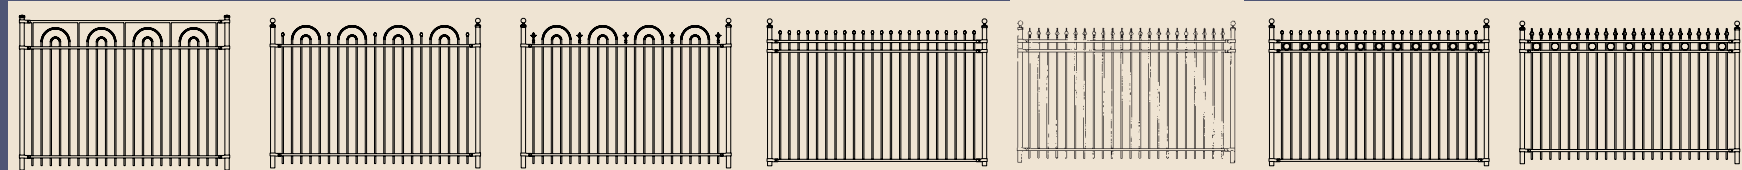

LASTING BEAUTY

Traditional Ideas & Innovative Products

Picture
One In Your
Garden.

Non-welded Inserts

Ring

Diamond

Scroll

Curved Rail Gate

Arched Picket Gate

Stepped Panels

FENCING: Iron Eagle 2000 Series RESIDENTIAL / LIGHT COMMERCIAL

EAGLE 2000 EAGLE 2020 EAGLE 2030 PP EAGLE 2040

EAGLE 2110 EAGLE 2115 EAGLE 2120 EAGLE 2130

EAGLE 2200 EAGLE 2125 EAGLE 2140 PP EAGLE 2150 EAGLE 2300 PP EAGLE 2310 CF EAGLE 2400

EAGLE 2500 EAGLE 2600 PP EAGLE 2610 CF EAGLE 2100 PP EAGLE 2105 CF EAGLE 2160 PP EAGLE 2170 CF

EAGLE 2180 PP EAGLE 2190 CF EAGLE 2010 CF EAGLE 2700 PP EAGLE 2710 CF EAGLE 2800 PP EAGLE 2810 CF

29 STYLES

Specifications:

- Posts: 51mm x 51mm (2" x 2")
- Post Flanges: 76mm x 152mm (3" x 6")
- Rails: 25mm x 25mm (1" x 1")
- Square Pickets: 16mm x 16mm (5/8" x 5/8")
- Fittings: Stamp forged factory finish

Iron Eagle Traditional RESIDENTIAL