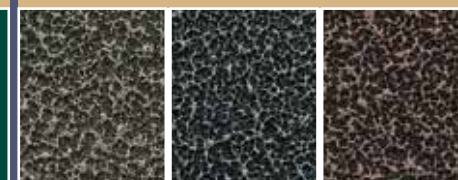

AFA American Fence Association

Mississauga, Ontario
www.ironeagleind.com
For the closest dealer in your area
Call: 905-670-2558

Post Caps

PP = Pinched Picket Tops

CF = Cast Finales for Picket Tops

PYRAMID BALL SPIRE ACORN ARROW MAPLE LEAF FLEUR DE LIS IE-1 IE-2

Standard Fence Colours • Colours not exactly as shown

GREEN HIGH GLOSS BLACK WHITE SEMIGLOSS BLACK BROWN FOREST GREEN

Custom Fence Colours

GOLD VEIN SILVER VEIN COPPER VEIN