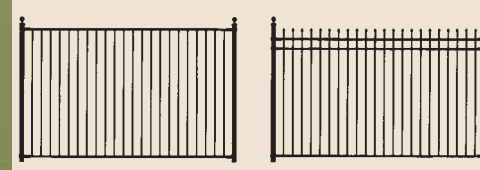

Arched Picket Gate

Stepped Panels

FENCING: Iron Eagle 2000 Series RESIDENTIAL / LIGHT COMMERCIAL

EAGLE 2000 EAGLE 2020 EAGLE 2030 PP EAGLE 2040

EAGLE 2110 EAGLE 2115 EAGLE 2120 EAGLE 2130

EAGLE 2200 EAGLE 2125 EAGLE 2140 PP EAGLE 2150 EAGLE 2300 PP EAGLE 2310 CF EAGLE 2400

EAGLE 2500 EAGLE 2600 PP EAGLE 2610 CF EAGLE 2100 PP EAGLE 2105 CF EAGLE 2160 PP EAGLE 2170 CF

EAGLE 2180 PP EAGLE 2190 CF EAGLE 2010 CF EAGLE 2700 PP EAGLE 2710 CF EAGLE 2800 PP EAGLE 2810 CF

29 STYLES

Specifications:

- Posts: 51mm x 51mm (2" x 2")
- Post Flanges: 76mm x 152mm (3" x 6")
- Rails: 25mm x 25mm (1" x 1")
- Square Pickets: 16mm x 16mm (5/8" x 5/8")
- Fittings: Stamp forged factory finish

Iron Eagle Traditional RESIDENTIAL

6 STYLES

Same Specifications as 2000 Series Except for Diamond Pickets 12.5mm x 12.5mm (1/2" x 1/2")

ROYAL EAGLE SILVER EAGLE

ELEGANT EAGLE AMERICAN EAGLE

MAJESTIC EAGLE IMPERIAL EAGLE

ARBOURS

CFIA ACIC CANADIAN FENCE INDUSTRY ASSOCIATION ASSOCIATION CANADIENNE DE L'INDUSTRIE DE LA CLÔTURE www.cfia.ca