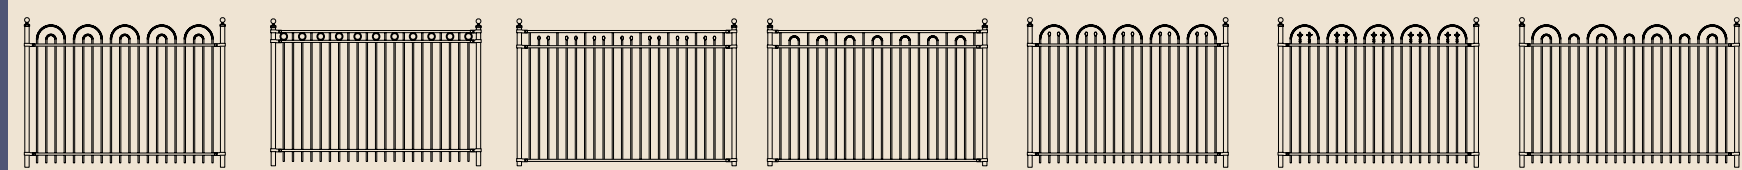

LASTING BEAUTY

Traditional Ideas & Innovative Products

Picture
One In Your
Garden.

Non-welded Inserts

Ring

Diamond

Scroll

Curved Rail Gate

Arched Picket Gate

Stepped Panels

FENCING: Iron Eagle 2000 Series RESIDENTIAL / LIGHT COMMERCIAL

EAGLE 2000 EAGLE 2020 EAGLE 2030 PP EAGLE 2040

EAGLE 2110 EAGLE 2115 EAGLE 2120 EAGLE 2130

EAGLE 2200 EAGLE 2125 EAGLE 2140 PP EAGLE 2150 EAGLE 2300 PP EAGLE 2310 CF EAGLE 2400

EAGLE 2500 EAGLE 2600 PP EAGLE 2610 CF EAGLE 2100 PP EAGLE 2105 CF EAGLE 2160 PP EAGLE 2170 CF

EAGLE 2180 PP EAGLE 2190 CF EAGLE 2010 CF EAGLE 2700 PP EAGLE 2710 CF EAGLE 2800 PP EAGLE 2810 CF

29 STYLES