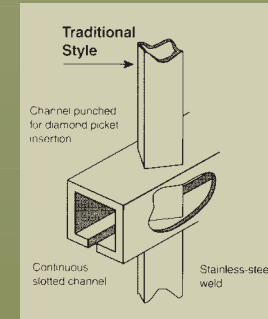

Specifications:

- Posts: 51mm x 51mm (2" x 2")
- Post Flanges: 76mm x 152mm (3" x 6")
- Rails: 25mm x 25mm (1" x 1")
- Square Pickets: 16mm x 16mm (5/8" x 5/8")
- Fittings: Stamp forged factory finish

Iron Eagle Traditional RESIDENTIAL

6 STYLES

Same Specifications as 2000 Series Except for Diamond Pickets 12.5mm x 12.5mm (1/2" x 1/2")

ROYAL EAGLE SILVER EAGLE

ELEGANT EAGLE AMERICAN EAGLE

MAJESTIC EAGLE IMPERIAL EAGLE

ARBOURS

CFIA ACIC CANADIAN FENCE INDUSTRY ASSOCIATION ASSOCIATION CANADIENNE DE L'INDUSTRIE DE LA CLÔTURE www.cfia.ca