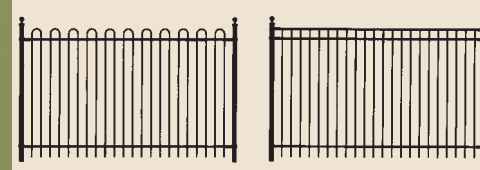

Arched Picket Gate

Stepped Panels

FENCING: Iron Eagle 2000 Series RESIDENTIAL / LIGHT COMMERCIAL

EAGLE 2000 EAGLE 2020 EAGLE 2030 PP EAGLE 2040

EAGLE 2110 EAGLE 2115 EAGLE 2120 EAGLE 2130

EAGLE 2200 EAGLE 2125 EAGLE 2140 PP EAGLE 2150 EAGLE 2300 PP EAGLE 2310 CF EAGLE 2400

EAGLE 2500 EAGLE 2600 PP EAGLE 2610 CF EAGLE 2100 PP EAGLE 2105 CF EAGLE 2160 PP EAGLE 2170 CF

EAGLE 2180 PP EAGLE 2190 CF EAGLE 2010 CF EAGLE 2700 PP EAGLE 2710 CF EAGLE 2800 PP EAGLE 2810 CF

29 STYLES

Specifications:

- Posts: 51mm x 51mm (2" x 2")
- Post Flanges: 76mm x 152mm (3" x 6")
- Rails: 25mm x 25mm (1" x 1")
- Square Pickets: 16mm x 16mm (5/8" x 5/8")
- Fittings: Stamp forged factory finish

Iron Eagle Traditional RESIDENTIAL

6 STYLES

Same Specifications as 2000 Series Except for Diamond Pickets 12.5mm x 12.5mm (1/2" x 1/2")

ROYAL EAGLE SILVER EAGLE

ELEGANT EAGLE AMERICAN EAGLE

MAJESTIC EAGLE IMPERIAL EAGLE

ARBOURS

CFIA ACIC CANADIAN FENCE INDUSTRY ASSOCIATION ASSOCIATION CANADIENNE DE L'INDUSTRIE DE LA CLÔTURE www.cfia.ca