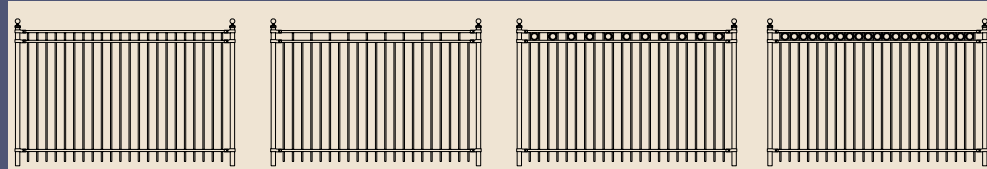

LASTING BEAUTY

Traditional Ideas & Innovative Products

Picture
One In Your
Garden.

Non-welded Inserts

Ring

Diamond

Scroll

Curved Rail Gate

Arched Picket Gate

Stepped Panels

FENCING: Iron Eagle 2000 Series RESIDENTIAL / LIGHT COMMERCIAL

EAGLE 2000 EAGLE 2020 EAGLE 2030 PP EAGLE 2040

EAGLE 2110 EAGLE 2115 EAGLE 2120 EAGLE 2130

EAGLE 2200 EAGLE 2125 EAGLE 2140 PP EAGLE 2150 EAGLE 2300 PP EAGLE 2310 CF EAGLE 2400

EAGLE 2500 EAGLE 2600 PP EAGLE 2610 CF EAGLE 2100 PP EAGLE 2105 CF EAGLE 2160 PP EAGLE 2170 CF

EAGLE 2180 PP EAGLE 2190 CF EAGLE 2010 CF EAGLE 2700 PP EAGLE 2710 CF EAGLE 2800 PP EAGLE 2810 CF

29 STYLES

Specifications:

- Posts: 51mm x 51mm (2" x 2")
- Post Flanges: 76mm x 152mm (3" x 6")
- Rails: 25mm x 25mm (1" x 1")
- Square Pickets: 16mm x 16mm (5/8" x 5/8")
- Fittings: Stamp forged factory finish

Iron Eagle Traditional RESIDENTIAL