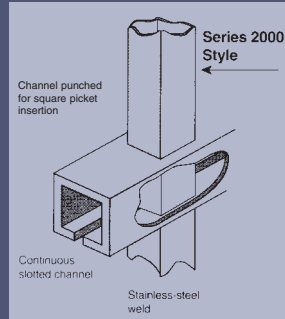

EAGLE 2500 EAGLE 2600 PP EAGLE 2610 CF EAGLE 2100 PP EAGLE 2105 CF EAGLE 2160 PP EAGLE 2170 CF

EAGLE 2180 PP EAGLE 2190 CF EAGLE 2010 CF EAGLE 2700 PP EAGLE 2710 CF EAGLE 2800 PP EAGLE 2810 CF

29 STYLES

Specifications:

- Posts: 51mm x 51mm (2" x 2")
- Post Flanges: 76mm x 152mm (3" x 6")
- Rails: 25mm x 25mm (1" x 1")
- Square Pickets: 16mm x 16mm (5/8" x 5/8")
- Fittings: Stamp forged factory finish

Iron Eagle Traditional RESIDENTIAL