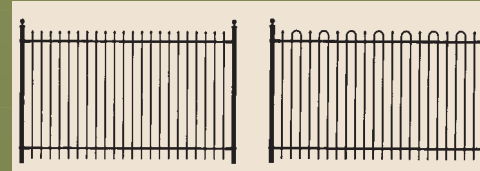

6 STYLES

Same Specifications as 2000 Series Except for Diamond Pickets 12.5mm x 12.5mm (1/2" x 1/2")

ROYAL EAGLE SILVER EAGLE

ELEGANT EAGLE AMERICAN EAGLE

MAJESTIC EAGLE IMPERIAL EAGLE

ARBOURS

CFIA ACIC CANADIAN FENCE INDUSTRY ASSOCIATION ASSOCIATION CANADIENNE DE L'INDUSTRIE DE LA CLÔTURE www.cfia.ca

AFA American Fence Association

Mississauga, Ontario
www.ironeagleind.com
For the closest dealer in your area
Call: 905-670-2558

Post Caps

PP = Pinched Picket Tops

CF = Cast Finales for Picket Tops

PYRAMID BALL SPIRE ACORN ARROW MAPLE LEAF FLEUR DE LIS IE-1 IE-2