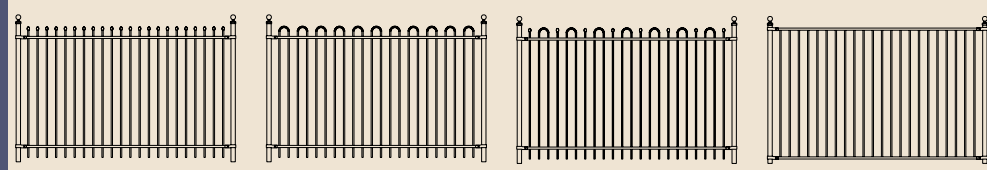

LASTING BEAUTY

Traditional Ideas & Innovative Products

Picture
One In Your
Garden.

Non-welded Inserts

Ring

Diamond

Scroll

Curved Rail Gate

Arched Picket Gate

Stepped Panels

FENCING: Iron Eagle 2000 Series RESIDENTIAL / LIGHT COMMERCIAL

EAGLE 2000 EAGLE 2020 EAGLE 2030 PP EAGLE 2040

EAGLE 2110 EAGLE 2115 EAGLE 2120 EAGLE 2130

EAGLE 2200 EAGLE 2125 EAGLE 2140 PP EAGLE 2150 EAGLE 2300 PP EAGLE 2310 CF EAGLE 2400

Specifications:

- Posts: 51mm x 51mm (2" x 2")
- Post Flanges: 76mm x 152mm (3" x 6")
- Rails: 25mm x 25mm (1" x 1")
- Square Pickets: 16mm x 16mm (5/8" x 5/8")
- Fittings: Stamp forged factory finish

Iron Eagle Traditional RESIDENTIAL